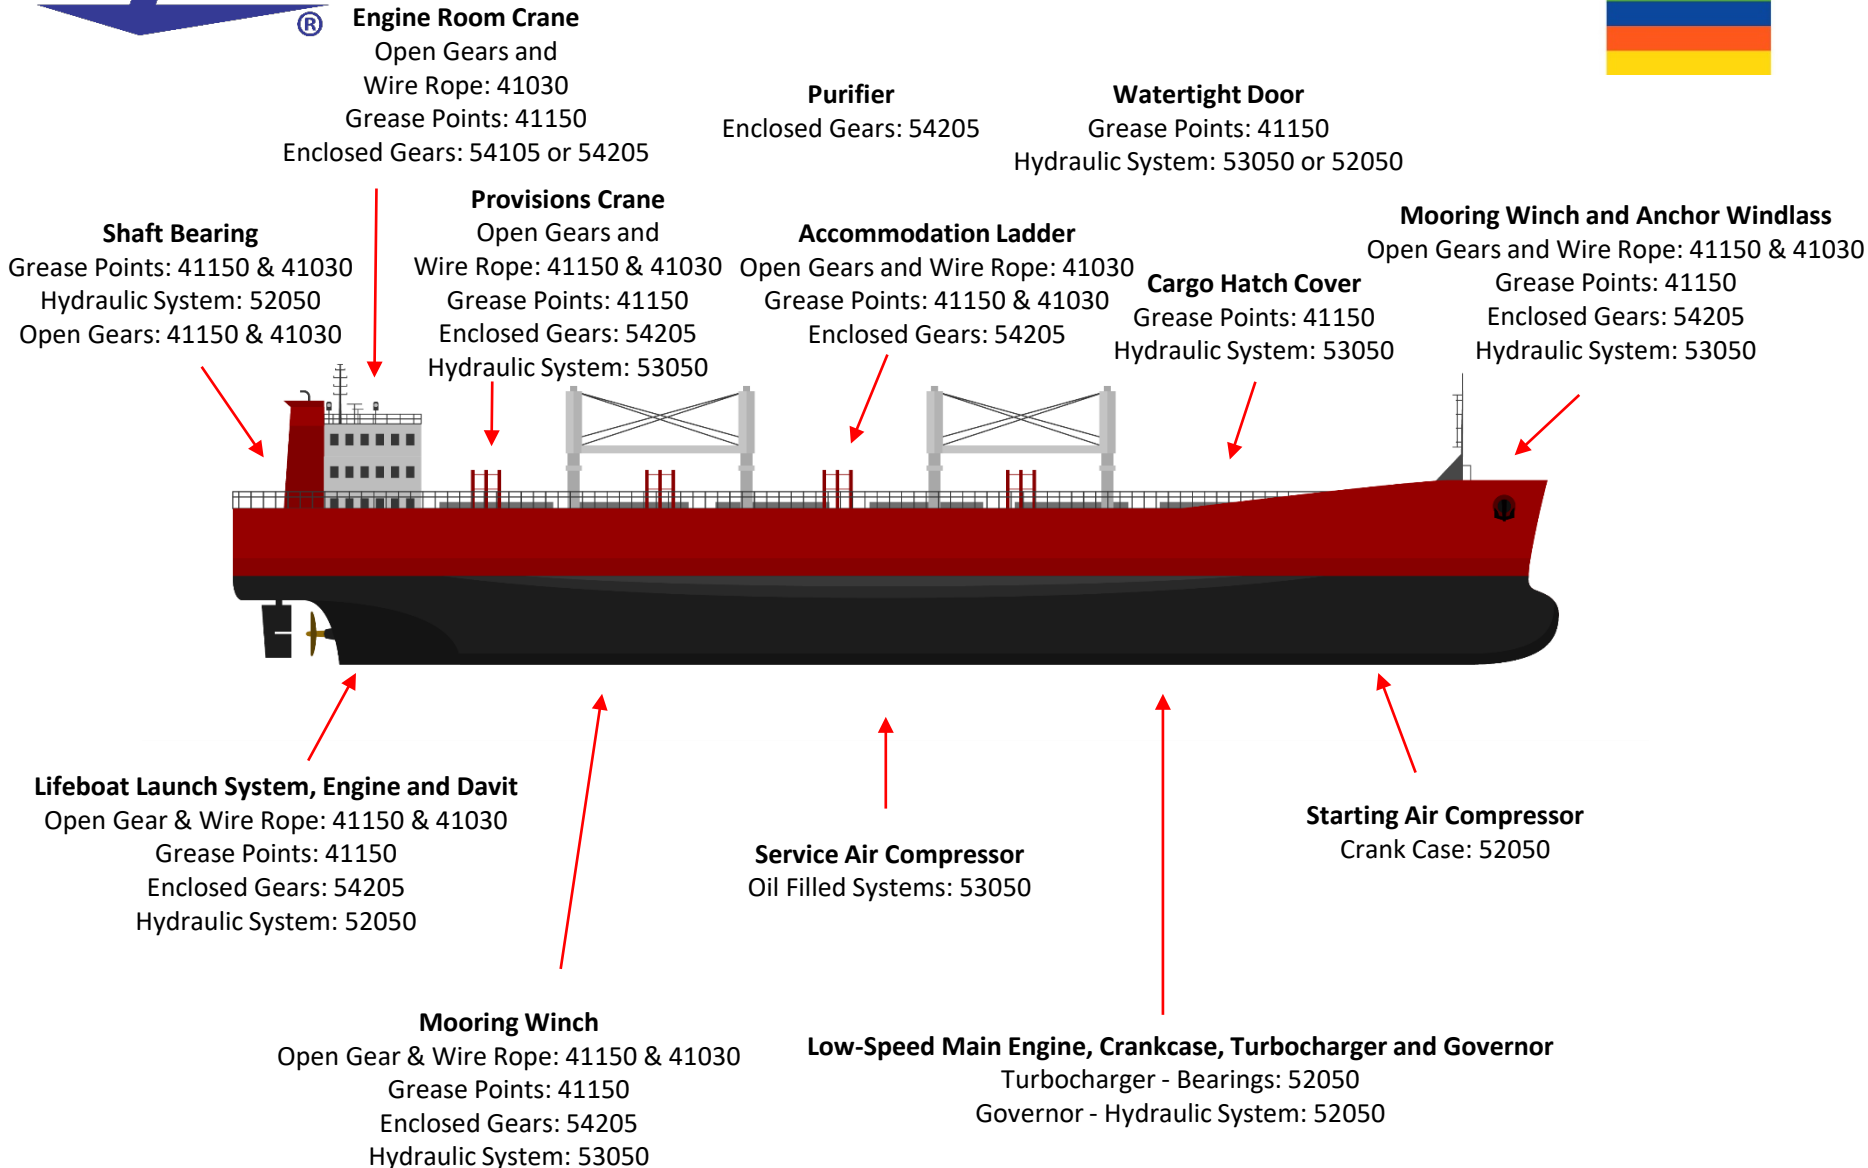

Super Lube® Bulker Ship Applications

See next slide for full product list

Part Number	Product Name
41030	Multi-Purpose Synthetic Grease with Syncolon® (PTFE) (30 Lb. Pail)
41150	Multi-Purpose Synthetic Grease with Syncolon® (PTFE) (14.1 oz. Cartridge)
52050	Multi-Use Synthetic Lightweight Oil (ISO 68) (5 Gallon Pail)
53050	Multi-Use Synthetic Lightweight Oil (ISO 46) (5 Gallon Pail)
54105	Synthetic Gear Oil ISO 150 (5 Gallon Pail)
54205	Synthetic Gear Oil ISO 220 (5 Gallon Pail)