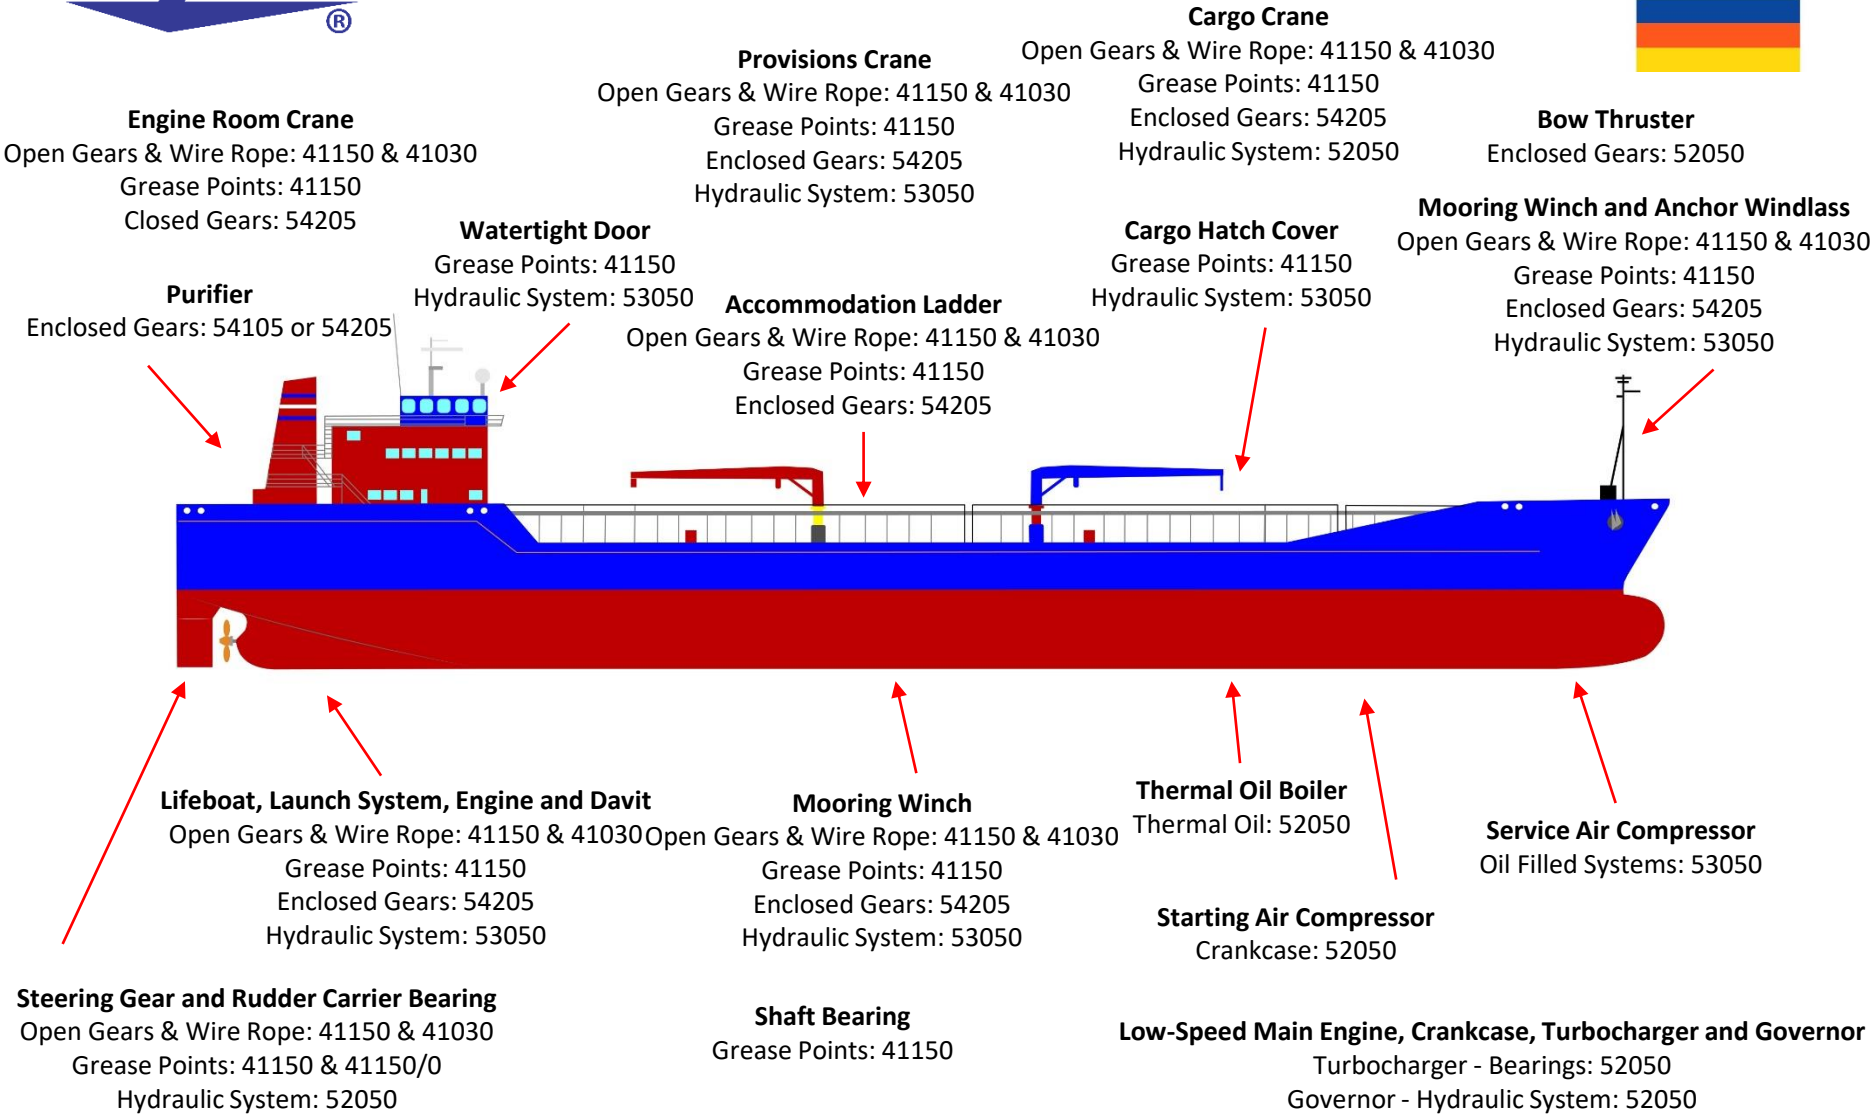

# Super Lube® Cargo Ship Applications

See next slide for full product list

| Part Number | Product Name                                                                              |
|-------------|-------------------------------------------------------------------------------------------|
| 41030       | <b>Multi-Purpose Synthetic Grease with Syncolon® (PTFE) (30 Lb. Pail)</b>                 |
| 41150       | <b>Multi-Purpose Synthetic Grease with Syncolon® (PTFE) (14.1 oz. Cartridge)</b>          |
| 41150/0     | <b>Multi-Purpose Synthetic Grease with Syncolon® (PTFE) (NLGI 0) (14.1 oz. Cartridge)</b> |
| 52050       | <b>Multi-Use Synthetic Lightweight Oil (ISO 68) (5 Gallon Pail)</b>                       |
| 53050       | <b>Multi-Use Synthetic Lightweight Oil (ISO 46) (5 Gallon Pail)</b>                       |
| 54105       | <b>Synthetic Gear Oil (ISO 150) (5 Gallon Pail)</b>                                       |
| 54205       | <b>Synthetic Gear Oil (ISO 220) (5 Gallon Pail)</b>                                       |